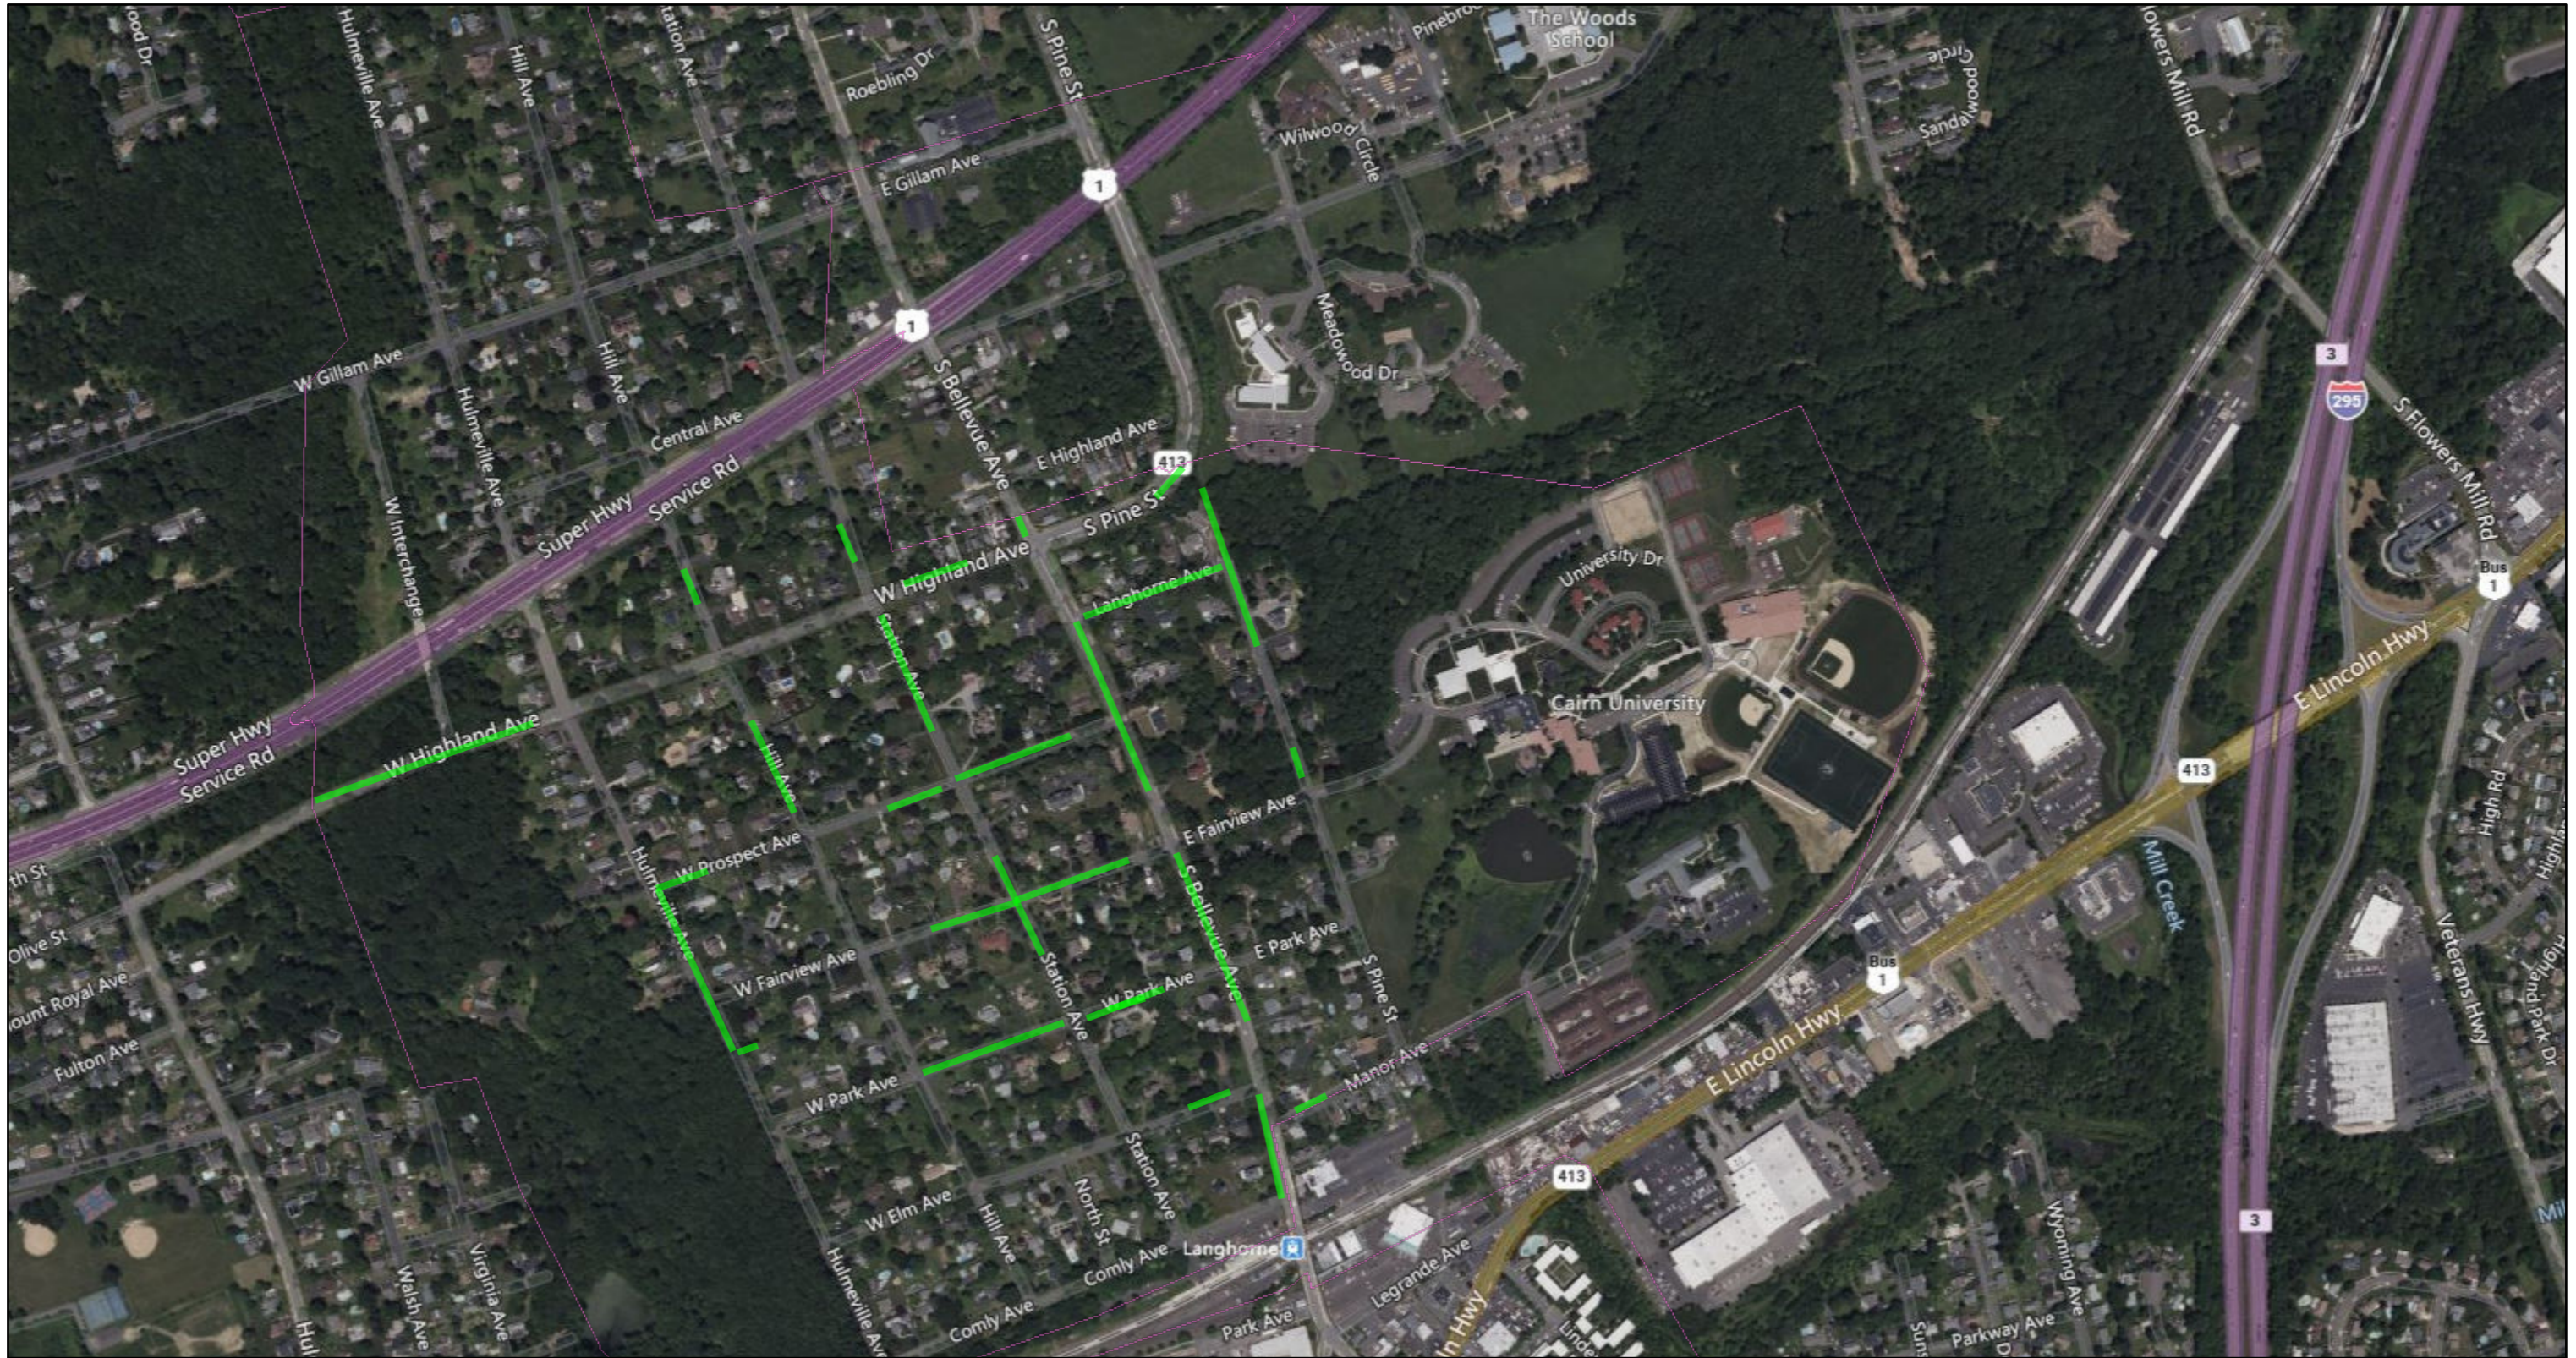

# ArcGIS Web Map

10/19/2023, 9:16:33 AM

1:9,028

-  PECO Service Territory
-  Municipal Boundary

PECO Application Support, © 2023 Microsoft Corporation © 2023 Maxar ©CNES (2023) Distribution Airbus DS © 2023 TomTom